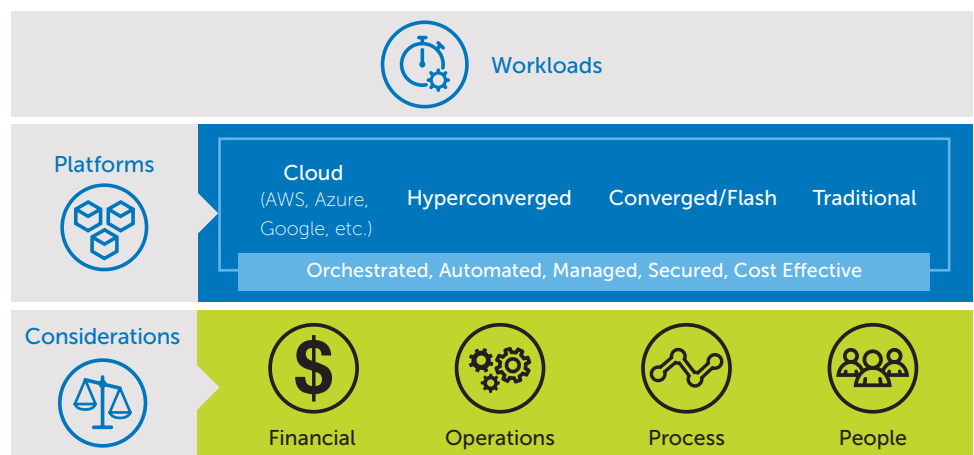

Seeing beyond the single-platform strategy

What's clear in the chaos of the fast-evolving technology landscape is that a strategy that utilizes one platform for all types of workloads may not meet your diverse challenges. Relying exclusively on one platform may reduce the operational and financial benefits of a more workload-driven approach. In fact, a recent IDG Research study found that nearly 40 percent of respondents are pulling some workloads out of the cloud due to cost or security concerns.

Our heritage in data center optimization and thought leadership delivers unparalleled value as an expert advisor. We help you evaluate the relative strengths of cloud, hyperconverged, converged/flash, and traditional platforms to craft a strategy that is ideally suited for your environment and objectives. We then go further to automate, orchestrate, manage, and secure your operations to maximize your ROI.

Data Center of the Future considerations