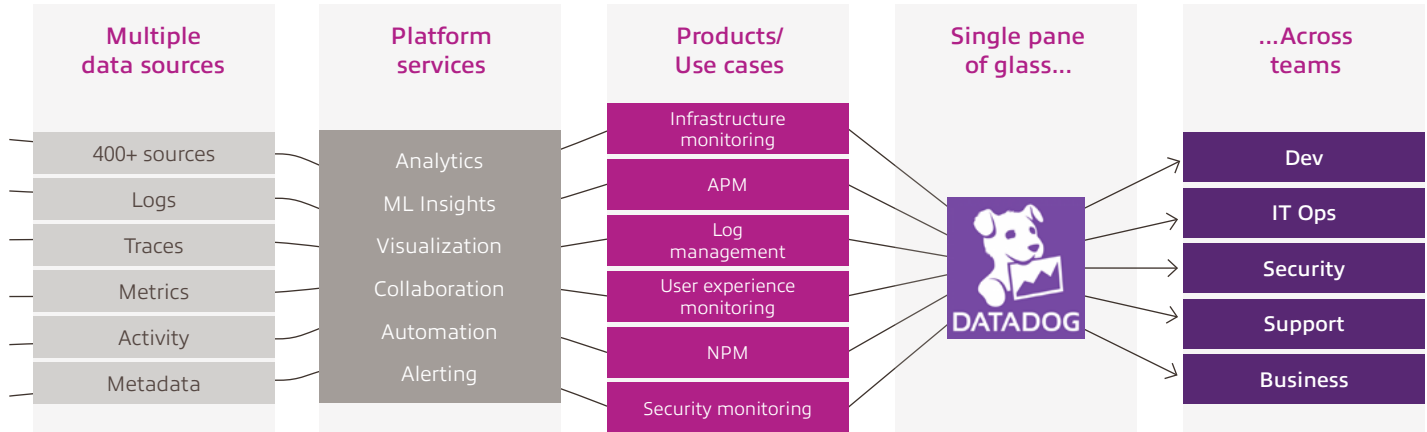

Datadog solution areas

As a monitoring and security platform for modern infrastructure, applications, logs, and more, Datadog delivers complete visibility into the performance of modern applications in one place through a fully unified platform. Datadog's scope of solutions includes:

- Infrastructure monitoring
- Container monitoring
- Serverless monitoring
- Log management
- Application performance monitoring
- Network monitoring
- Real user monitoring
- Synthetic monitoring
- Security and compliance monitoring
- Incident management

How it works

Why Datadog?

Eliminate silos and solve issues quickly with unlimited visibility across your entire organization.