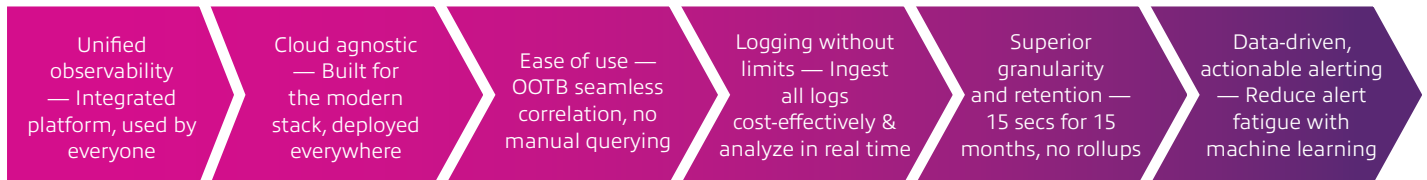

Insight CDCT specializes in global delivery of modern data centers, cloud/hybrid transformation, storage and data protection, and IT security and networks.

Data center & cloud transformation

Modernizing & optimizing IT across the business

- Hybrid cloud
- Migration & consolidation
- Workloads to platforms
- Converged & hyperconverged
- Software-Defined Data Center (SDDC)

Data infrastructure modernization

Improving how data is stored, protected, consumed, analyzed & restored

- Data protection innovation
- Backup to cloud — ISV
- Business continuity & disaster recovery
- AI/ML private infrastructure & GPU acceleration (new & repatriated)
- Data security

Integrated network and security

Securing networks & data, including cloud

- Security operations & controls
- Compliance, risk & governance
- Cloud security
- Microsegmentation
- SD-WAN & SD Fabric

Learn more at:
insightCDCT.com | insight.com

©2021, Insight Direct USA, Inc. All rights reserved. All other trademarks are the property of their respective owners.
WIFD-SB-1.0.05.21